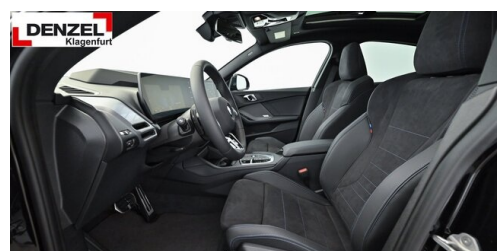

Wolfgang Denzel Auto AG - Kundencenter Klagenfurt - www.denzel.at