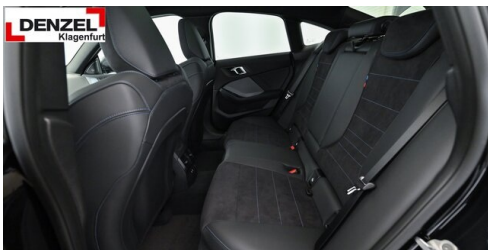

Wolfgang Denzel Auto AG - Kundencenter Klagenfurt - www.denzel.at