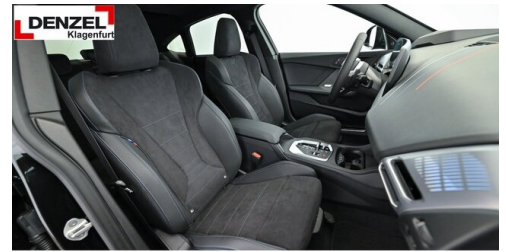

Wolfgang Denzel Auto AG - Kundencenter Klagenfurt - www.denzel.at