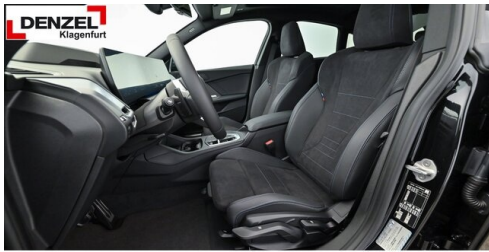

Wolfgang Denzel Auto AG - Kundencenter Klagenfurt - www.denzel.at