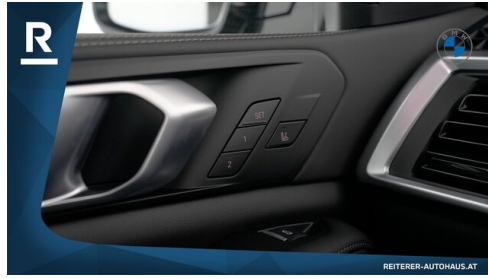

REITERER-AUTOHAUS.AT