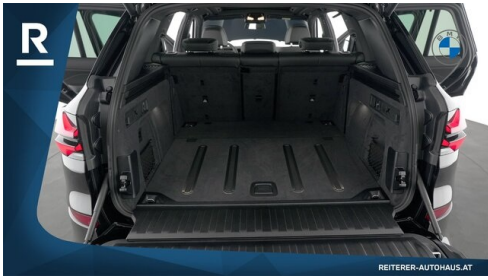

REITERER-AUTOHAUS.AT