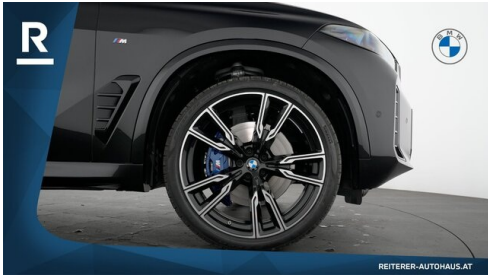

REITERER-AUTOHAUS.AT

R

Fahrzeug - Ankauf - Eintausch

- Abholung Ihres gebrauchten Fahrzeuges
- Direkter Ankauf von Kredit und Leasinggesellschaften
- Reiterer Ankauf Ihres Fahrzeuges ohne Fahrzeugkauf möglich

Lassen Sie sich von unserem Fachpersonal bezüglich Finanzierungsmöglichkeiten wie Leasing/Kredit über die BMW BANK inkl. Versicherung beraten.

Nutzen Sie unsere Besichtigungsmöglichkeiten über Video oder Live-Übertragung

- Live-Kids-Calls und Kommunikation via WhatsApp

REITERER-AUTOHAUS.AT

R

Besichtigung und Probefahrt

- Montag bis Freitag: 8:00 - 17:00 Uhr
- Samstag: 9:00 - 12:00 Uhr
- Telefonisch: Vereinbarung von Vorteil unter: +43 3462 7920 (Reiterer GmbH)

Überstellung

Gerne organisieren wir die Zustellung Ihres neuen Fahrzeuges in Österreich und Luxemburg. EU-Raum: Organisation von günstigen Überstellungskennzeichen bei Überführung ins Ausland.

REITERER-AUTOHAUS.AT

R

Preis anmeldefertig inkl. aller Steuern und Kosten

Wir verkaufen nur von großen, teilhaber Firmen. Unsere Übernahmegeräte und Medien-Konzepte basieren auf langjährigem Fachwissen.

Wir ermöglichen Ihnen einen sicheren und reibungslosen Autokauf selbst über große Entfernungen hinweg.

Unsere moderne Meisterwerkstatt bietet Ihnen während und nach dem Kauf maximale Sicherheit und begleitet Sie gerne ein Autoleben lang.

Sparen Sie zusätzlich bares Geld mit unseren BMW CARE Service Paketen und genießen Sie sorgenfreie Mobilität.

REITERER-AUTOHAUS.AT

R

UNSER VERKAUFSTEAM IST GERNE FÜR SIE DA!

Wir freuen uns auf Ihren Anruf.

 Josef Assl Telefon: +43 (0) 3462 7920-21 j.assl@reiterer.com.at	 Daniel Wetzstein Telefon: +43 (0) 3462 7920-25 d.wetzstein@reiterer.com.at
 Peter Planiniec Telefon: +43 (0) 3462 7920-23 p.planiniec@reiterer.com.at	 Fabian Likawetz Telefon: +43 (0) 3462 7920-26 f.likawetz@reiterer.com.at
 Julian Jahreis Telefon: +43 (0) 3462 7920-24 j.jahreis@reiterer.com.at	 Markus Reiterer jun. Telefon: +43 (0) 3462 7920-22 m.reiterer@reiterer.com.at

Reiterer GmbH
Friedrichstraße 104
8570 Dornbirn/Leibnizgasse
+43 3462 7920
info@reiterer.com.at

REITERER-AUTOHAUS.AT