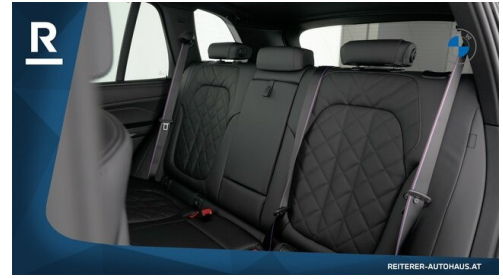

REITERER-AUTOHAUS.AT