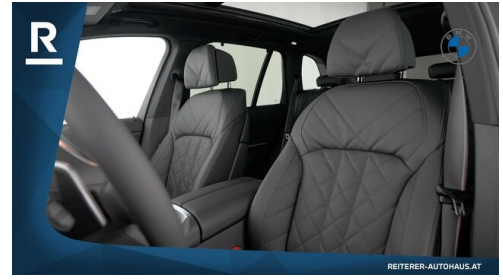

REITERER-AUTOHAUS.AT